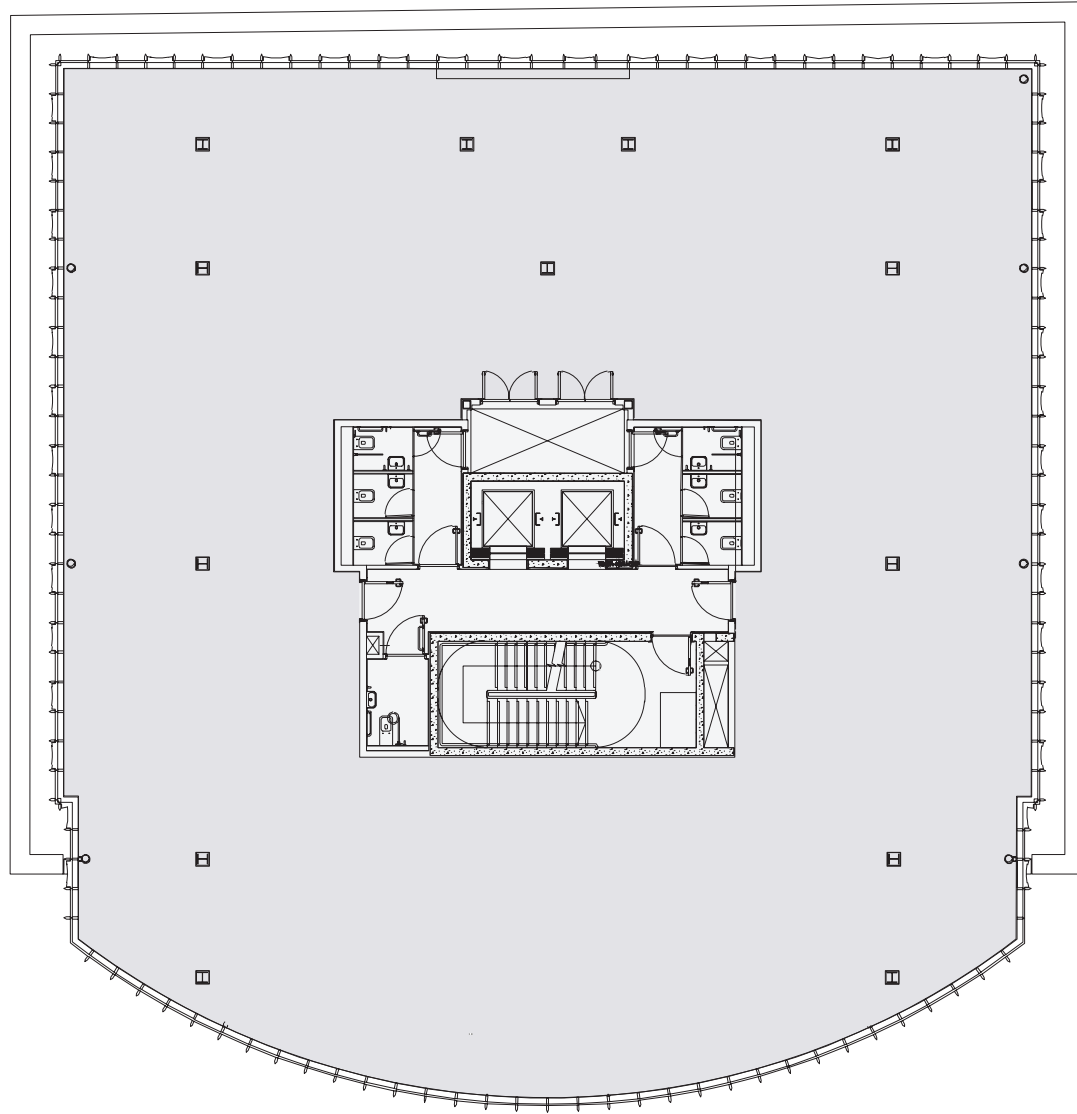

Pinnacle House Wimbledon

London SW19

Floors 1 to 4

Not to scale. For identification purposes only.

Pinnacle House Wimbledon

London SW19

Floor 5

Not to scale. For identification purposes only.

Pinnacle House Wimbledon

London SW19

Floor 6

The external terraces on floors 6 & 7 total 2,098 sq ft.

Not to scale. For identification purposes only.

Pinnacle House Wimbledon

London SW19

Floor 7

The external terraces on floors 6 & 7 total 2,098 sq ft.

Not to scale. For identification purposes only.