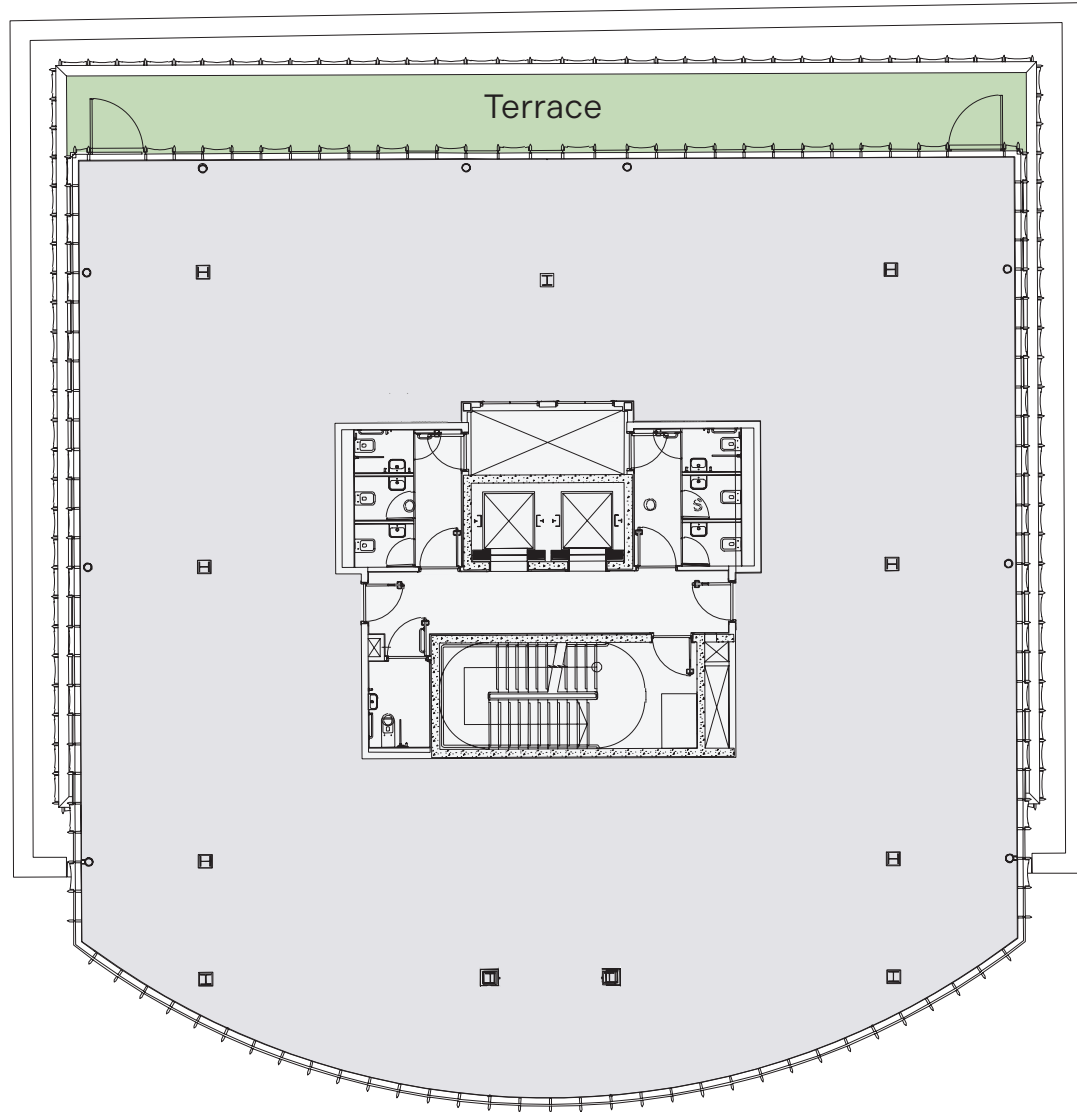

Pinnacle House Wimbledon

London SW19

Floors 1 to 4

Not to scale. For identification purposes only.

Pinnacle House Wimbledon

London SW19

Floor 5

Not to scale. For identification purposes only.

Pinnacle House Wimbledon

London SW19

Floor 6

The external terraces on floors 6 & 7 total 2,098 sq ft.

Not to scale. For identification purposes only.

Pinnacle House Wimbledon

London SW19

Floor 7

The external terraces on floors 6 & 7 total 2,098 sq ft.

Not to scale. For identification purposes only.