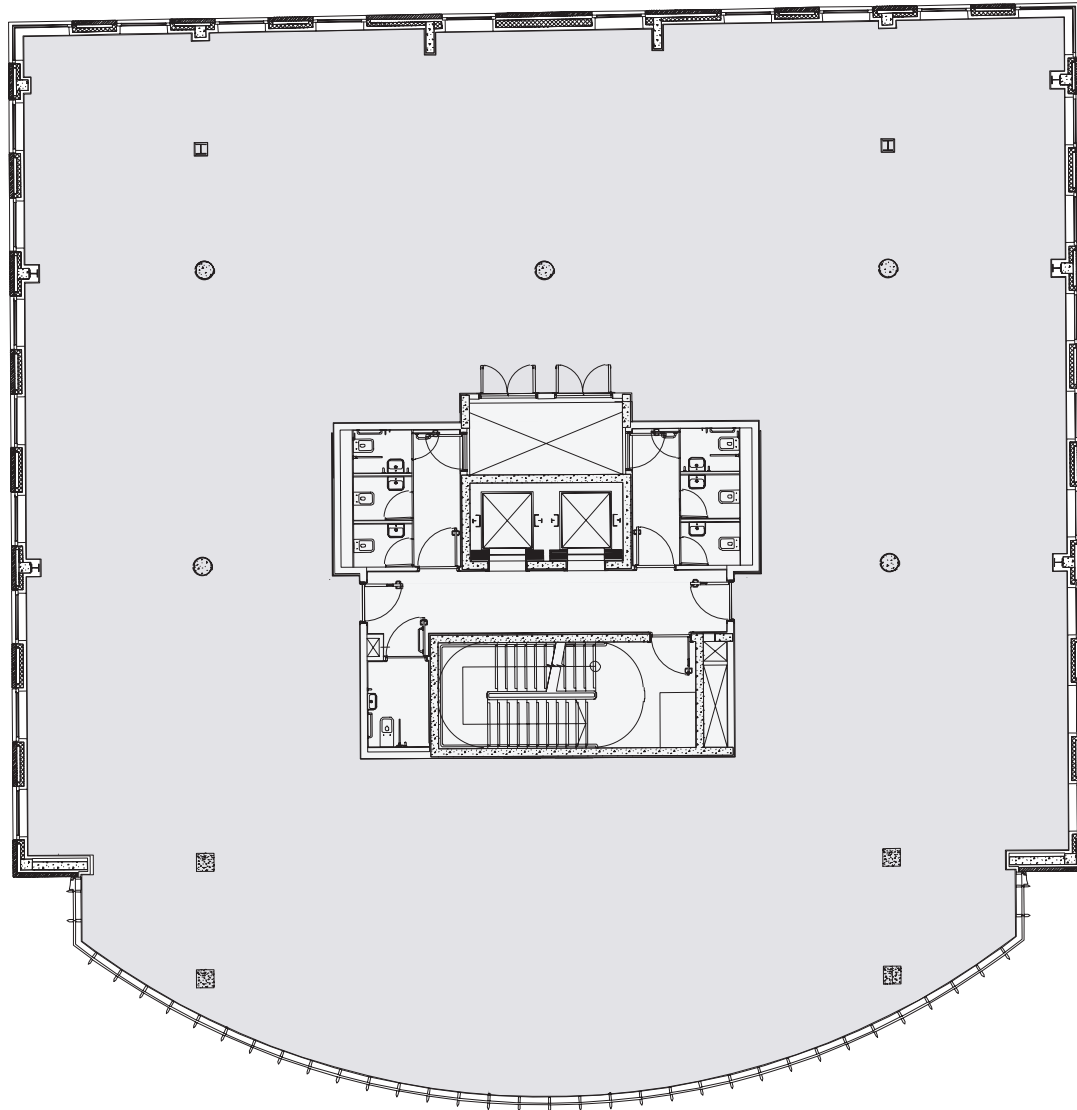

Pinnacle House Wimbledon

London SW19

Floors 1 to 4

Not to scale. For identification purposes only.

Pinnacle House Wimbledon

London SW19

Floor 5

Not to scale. For identification purposes only.

Pinnacle House Wimbledon

London SW19

Floor 6

The external terraces on floors 6 & 7 total 2,098 sq ft.

Not to scale. For identification purposes only.

Pinnacle House Wimbledon

London SW19

Floor 7

The external terraces on floors 6 & 7 total 2,098 sq ft.

Not to scale. For identification purposes only.