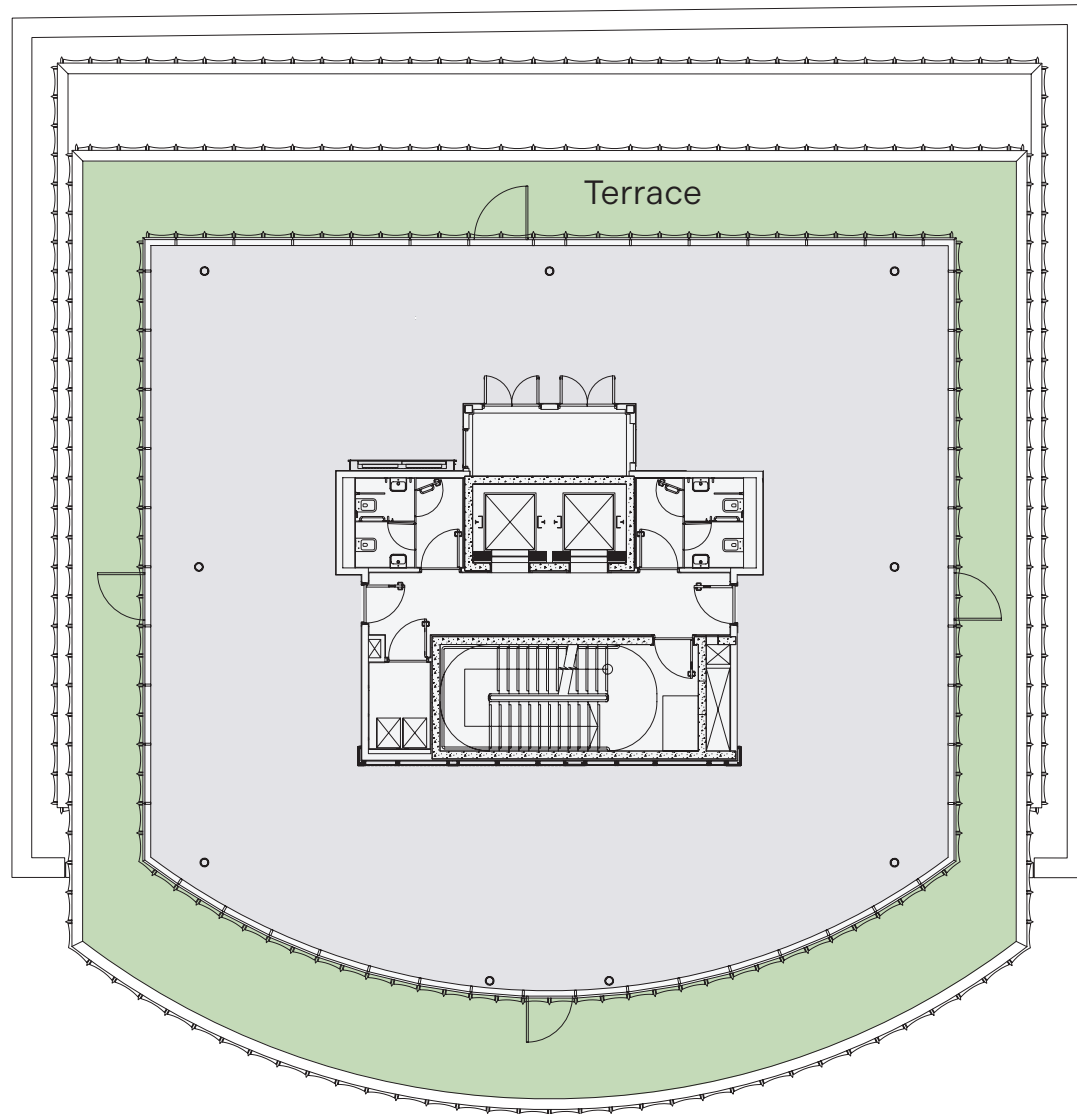

Pinnacle House Wimbledon

London SW19

Floors 1 to 4

Not to scale. For identification purposes only.

Pinnacle House Wimbledon

London SW19

Floor 5

Not to scale. For identification purposes only.

Pinnacle House Wimbledon

London SW19

Floor 6

The external terraces on floors 6 & 7 total 2,098 sq ft.

Not to scale. For identification purposes only.

Pinnacle House Wimbledon

London SW19

Floor 7

The external terraces on floors 6 & 7 total 2,098 sq ft.

Not to scale. For identification purposes only.